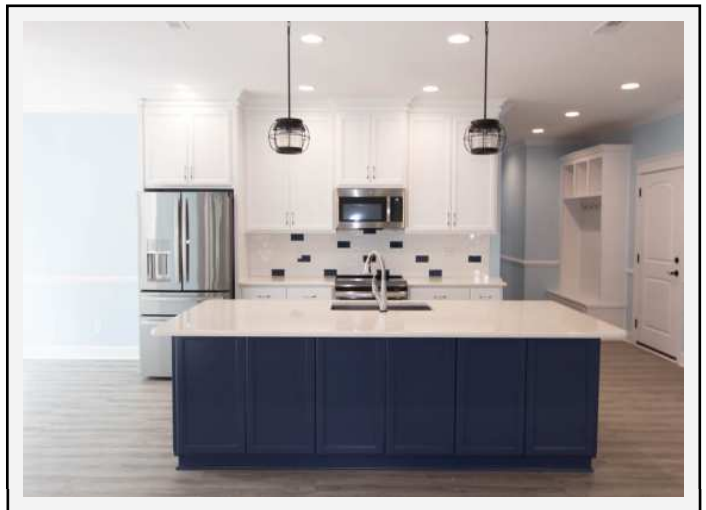

CAROLINA BLUEWATER CONSTRUCTION

BUILDING TOMORROW WITH AFFORDABLE QUALITY HOMES

910-575-7100

6934-9 BEACH DR SW, OCEAN ISLE BEACH, NC 28469

GOLF COURSE HOME 127

2,696 SQ FT | 3 BEDROOMS | 3 BATHS | 483 SQ FT PORCHES | 929 SQ FT GARAGE