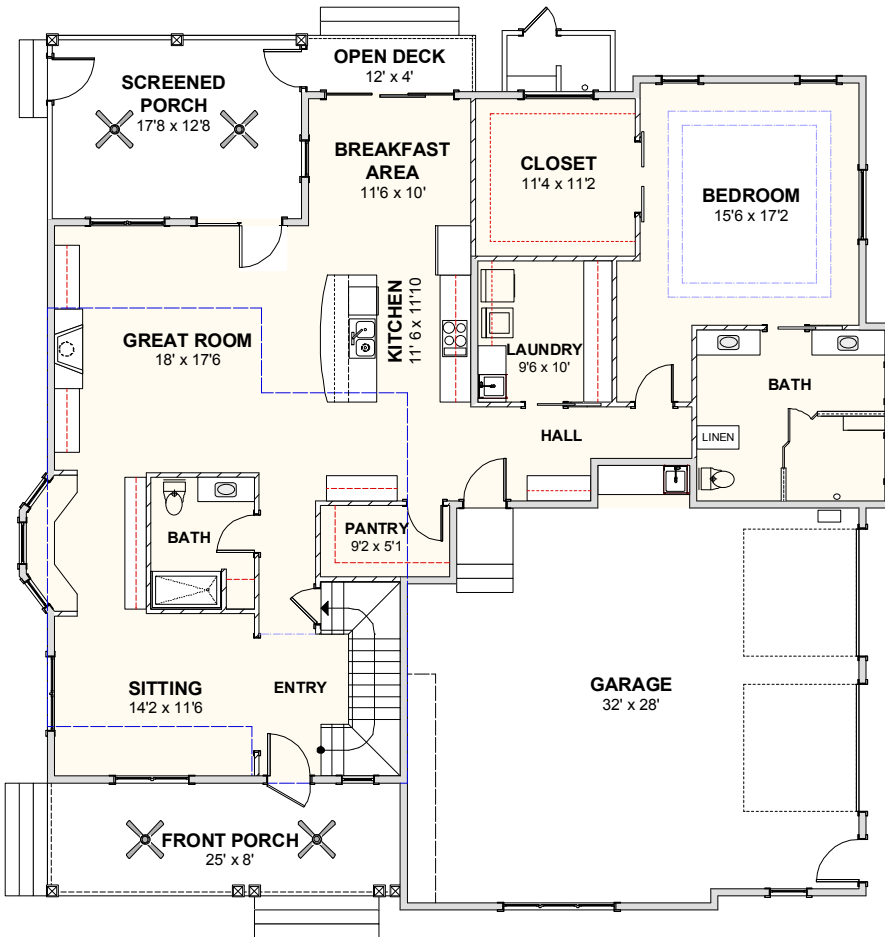

CAROLINA BLUEWATER CONSTRUCTION

BUILDING TOMORROW WITH AFFORDABLE QUALITY HOMES

910-575-7100

6934-9 BEACH DR SW, OCEAN ISLE BEACH, NC 28469

GOLF COURSE HOME 127

2,696 SQ FT | 3 BEDROOMS | 3 BATHS | 483 SQ FT PORCHES | 929 SQ FT GARAGE

WWW.CAROLINABLUEWATERCONSTRUCTION.COM

GOLF COURSE HOME 127

2,696 SQ FT | 3 BEDROOMS | 3 BATHS | 483 SQ FT PORCHES | 929 SQ FT GARAGE

61'-10" x 62'

1ST FLOOR - FLOOR PLAN

2ND FLOOR - FLOOR PLAN

CAROLINA
BLUEWATER
CONSTRUCTION