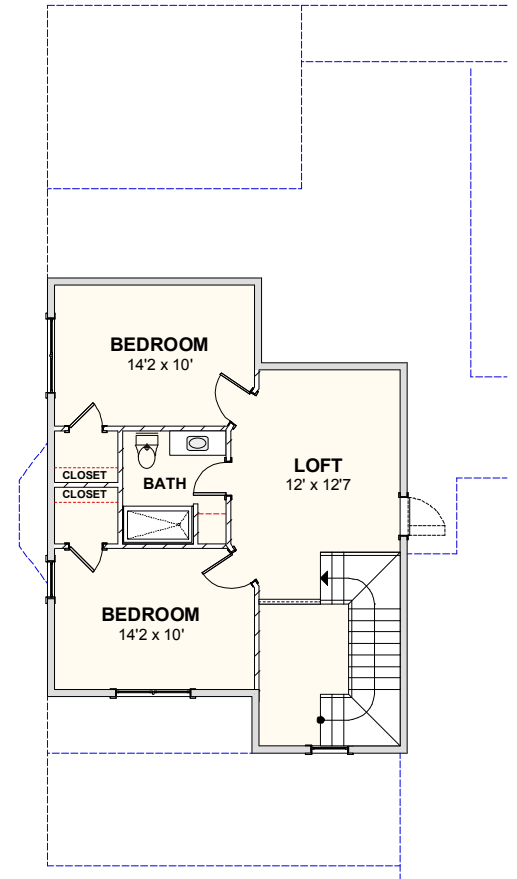

CAROLINA BLUEWATER CONSTRUCTION

BUILDING TOMORROW WITH AFFORDABLE QUALITY HOMES

910-575-7100

6934-9 BEACH DR SW, OCEAN ISLE BEACH, NC 28469

GOLF COURSE HOME 127

2,696 SQ FT | 3 BEDROOMS | 3 BATHS | 483 SQ FT PORCHES | 929 SQ FT GARAGE

WWW.CAROLINABLUEWATERCONSTRUCTION.COM

GOLF COURSE HOME 127

2,696 SQ FT | 3 BEDROOMS | 3 BATHS | 483 SQ FT PORCHES | 929 SQ FT GARAGE

61'-10" x 62'

1ST FLOOR - FLOOR PLAN

2ND FLOOR - FLOOR PLAN

CAROLINA
BLUEWATER
CONSTRUCTION