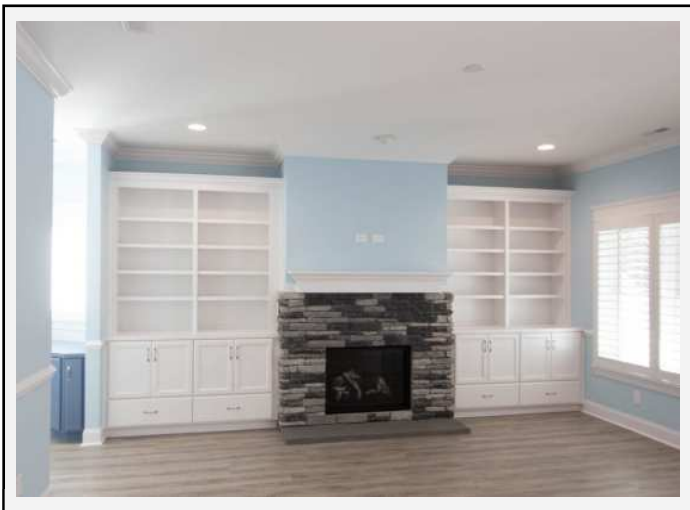

CAROLINA BLUEWATER CONSTRUCTION

BUILDING TOMORROW WITH AFFORDABLE QUALITY HOMES

910-575-7100

6934-9 BEACH DR SW, OCEAN ISLE BEACH, NC 28469

GOLF COURSE HOME 127

2,696 SQ FT | 3 BEDROOMS | 3 BATHS | 483 SQ FT PORCHES | 929 SQ FT GARAGE